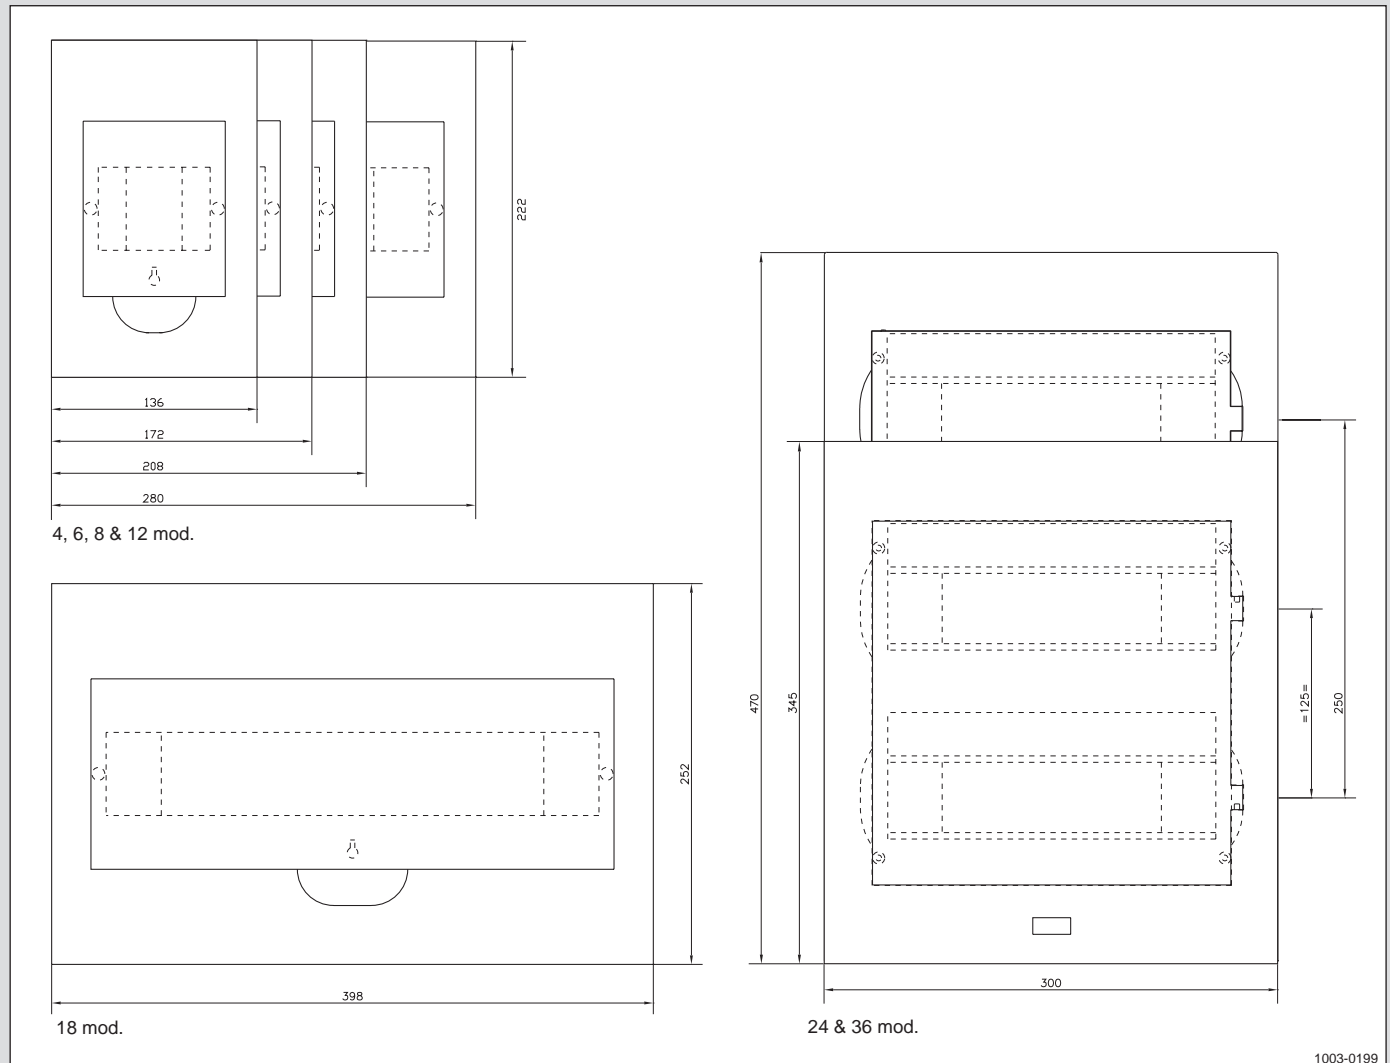

modular enclosure dimensions

flush mounting Mini Pragma

side view

1000-0299

flush mounting

1001-0199

modular enclosure dimensions

flush mounting Mini Pragma (continued)

top view

front view

modular enclosure dimensions

surface mounting Mini Pragma

side view

front view

modular enclosure dimensions

surface mounting Mini Pragma (continued)

top view

back view