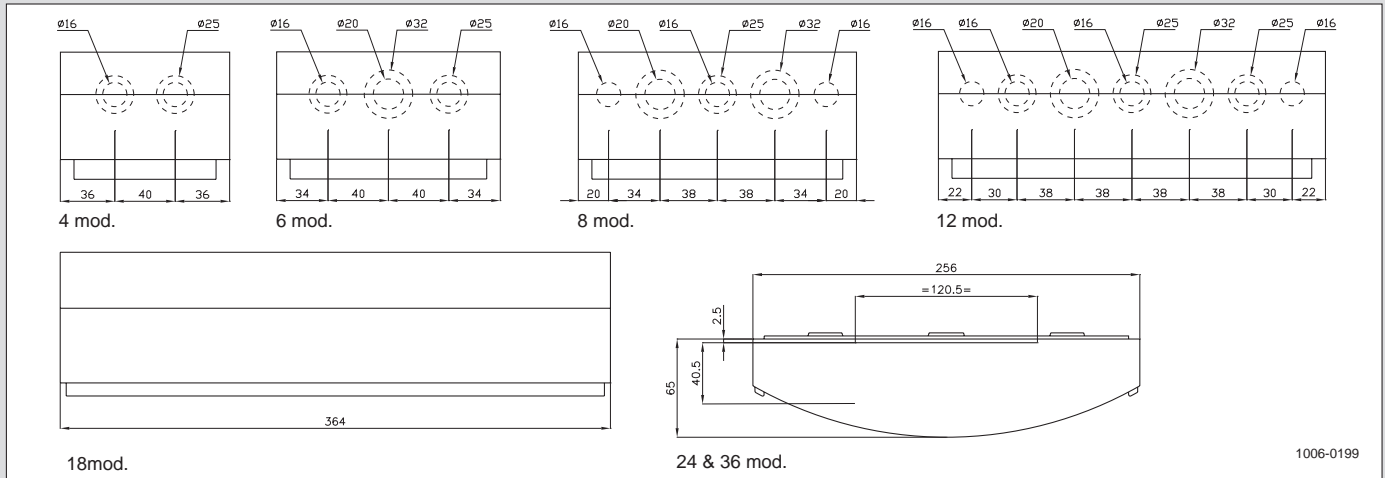

modular enclosure dimensions

flush mounting Mini Pragma

side view

1000-0299

flush mounting

1001-0199

modular enclosure dimensions

flush mounting Mini Pragma (continued)

top view

front view

modular enclosure dimensions

surface mounting Mini Pragma

side view

front view

modular enclosure dimensions

surface mounting Mini Pragma (continued)

top view

back view