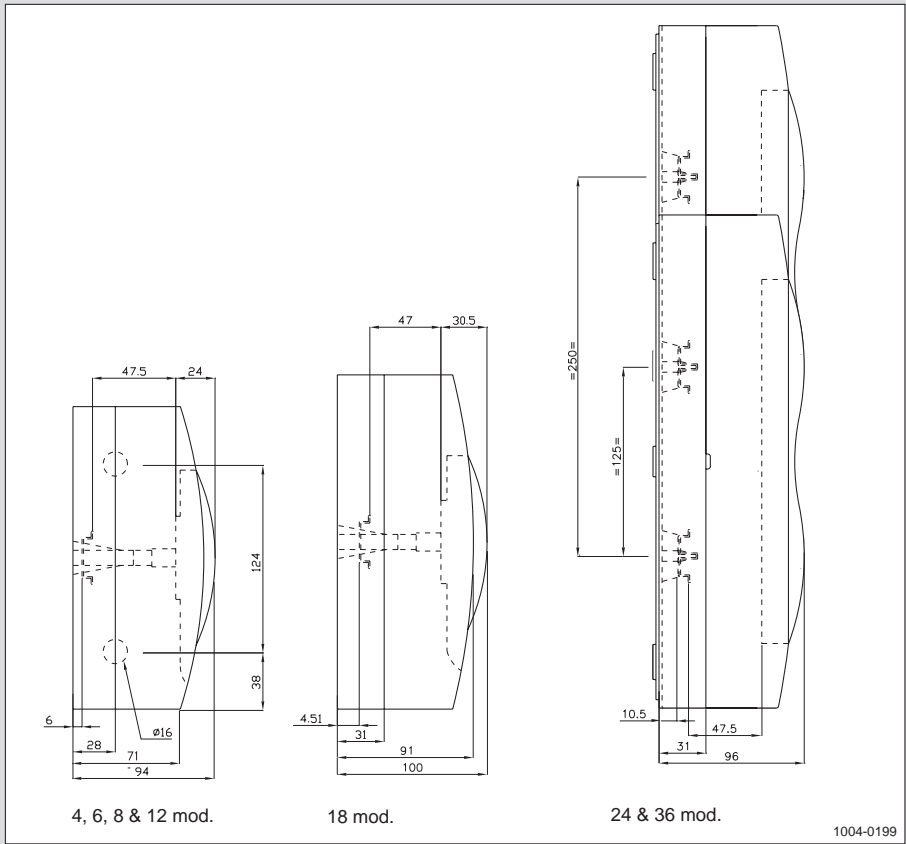

modular enclosure dimensions

flush mounting Mini Pragma

side view

1000-0299

flush mounting

1001-0199

modular enclosure dimensions

flush mounting Mini Pragma (continued)

top view

front view

modular enclosure dimensions

surface mounting Mini Pragma

side view

front view

modular enclosure dimensions

surface mounting Mini Pragma (continued)

top view

back view