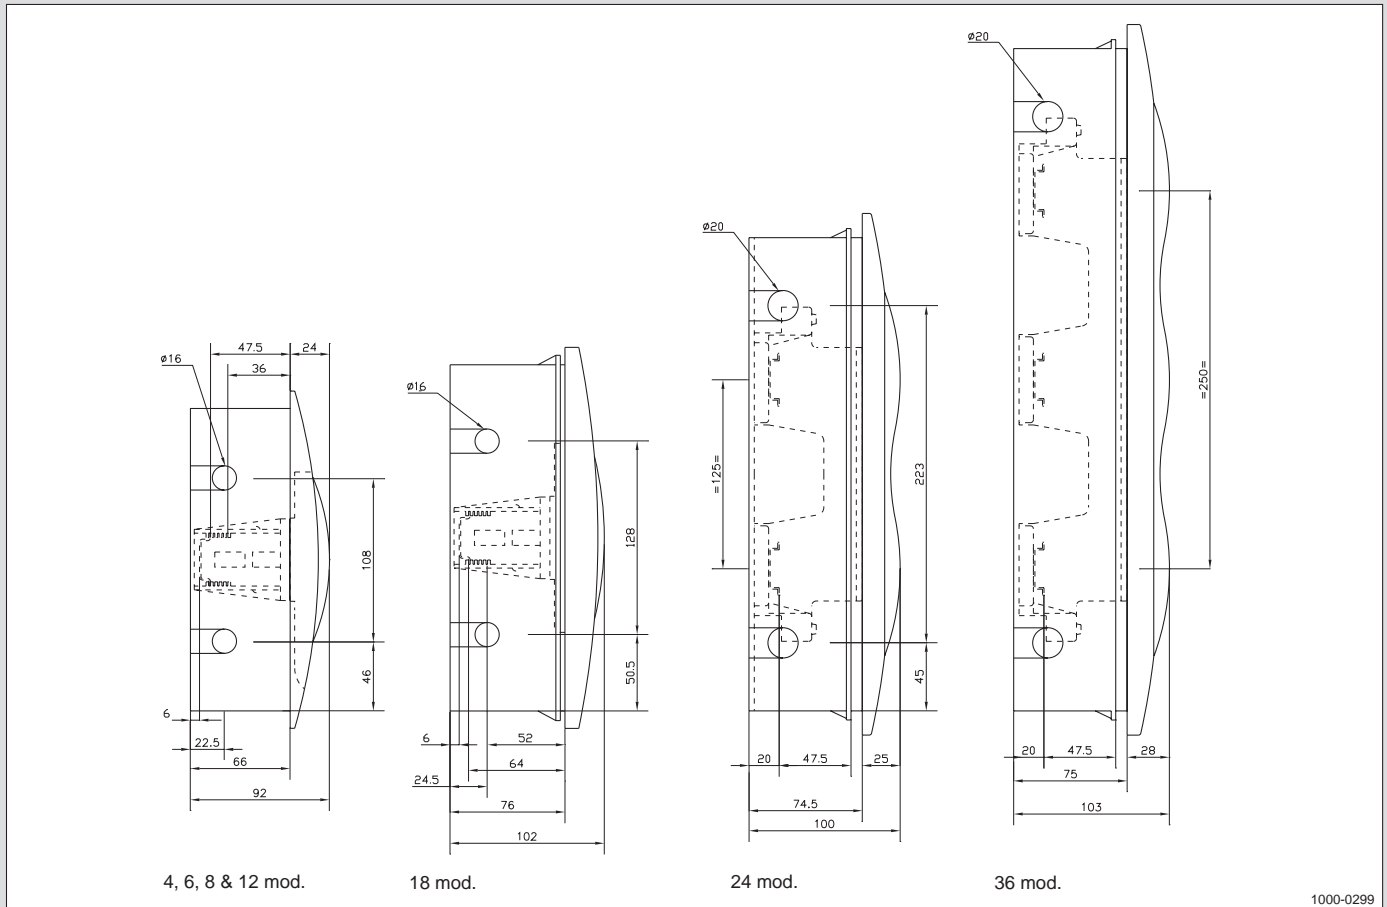

modular enclosure dimensions

flush mounting Mini Pragma

side view

1000-0299

flush mounting

1001-0199

modular enclosure dimensions

flush mounting Mini Pragma (continued)

top view

front view

modular enclosure dimensions

surface mounting Mini Pragma

side view

front view

modular enclosure dimensions

surface mounting Mini Pragma (continued)

top view

back view