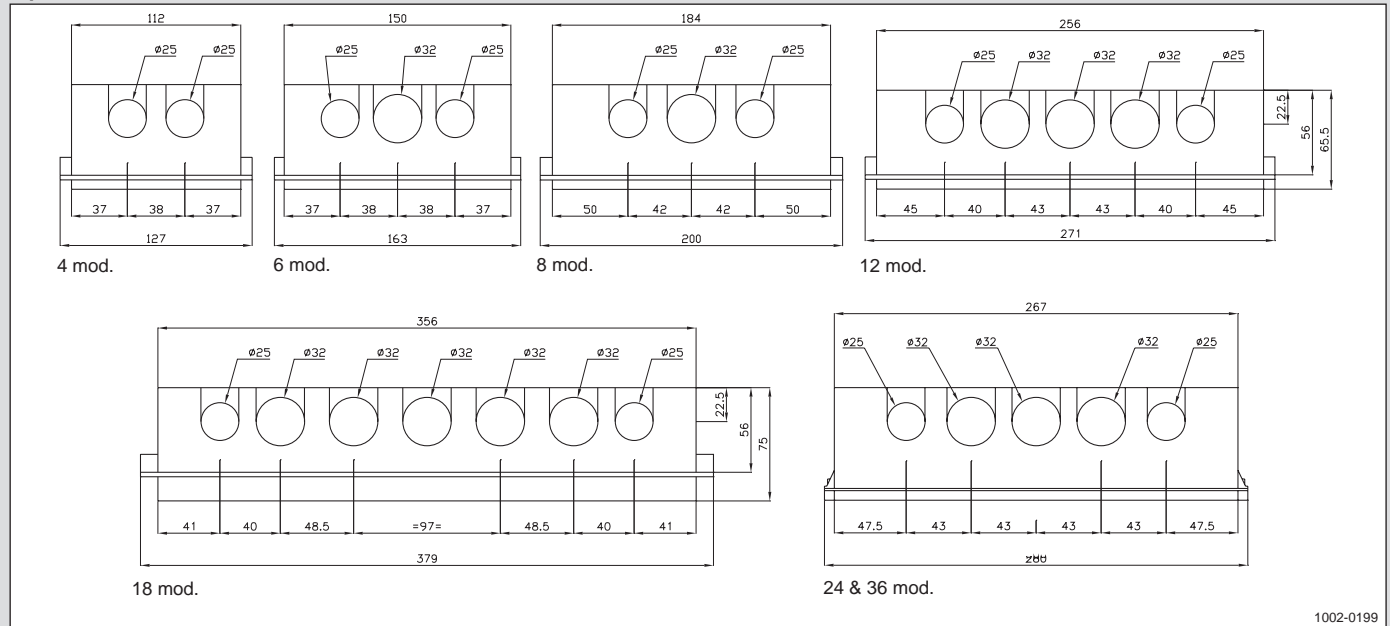

modular enclosure dimensions

flush mounting Mini Pragma

side view

1000-0299

flush mounting

1001-0199

modular enclosure dimensions

flush mounting Mini Pragma (continued)

top view

front view

modular enclosure dimensions

surface mounting Mini Pragma

side view

front view

modular enclosure dimensions

surface mounting Mini Pragma (continued)

top view

back view