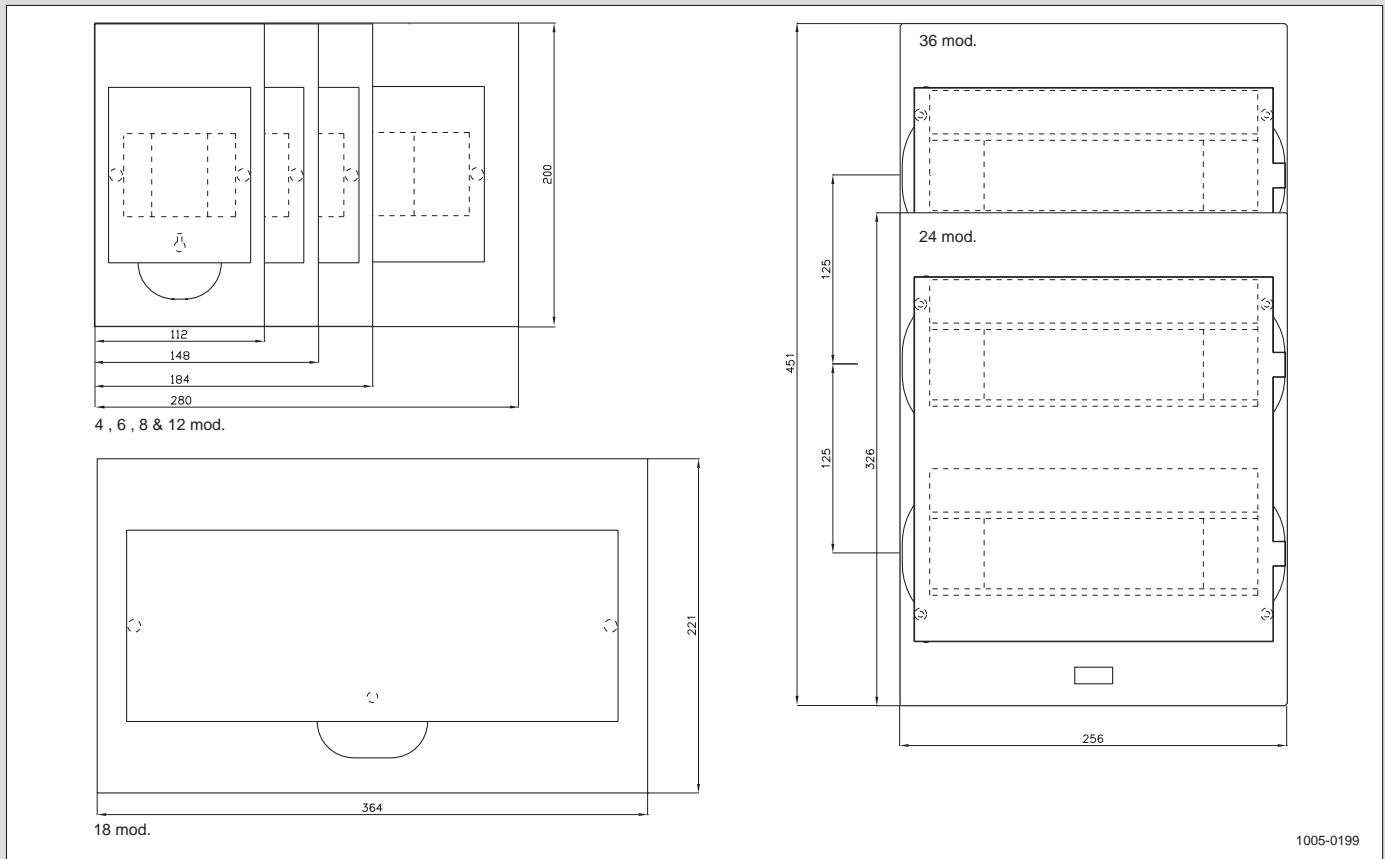

modular enclosure dimensions

flush mounting Mini Pragma

side view

1000-0299

flush mounting

1001-0199

modular enclosure dimensions

flush mounting Mini Pragma (continued)

top view

front view

modular enclosure dimensions

surface mounting Mini Pragma

side view

front view

modular enclosure dimensions

surface mounting Mini Pragma (continued)

top view

back view