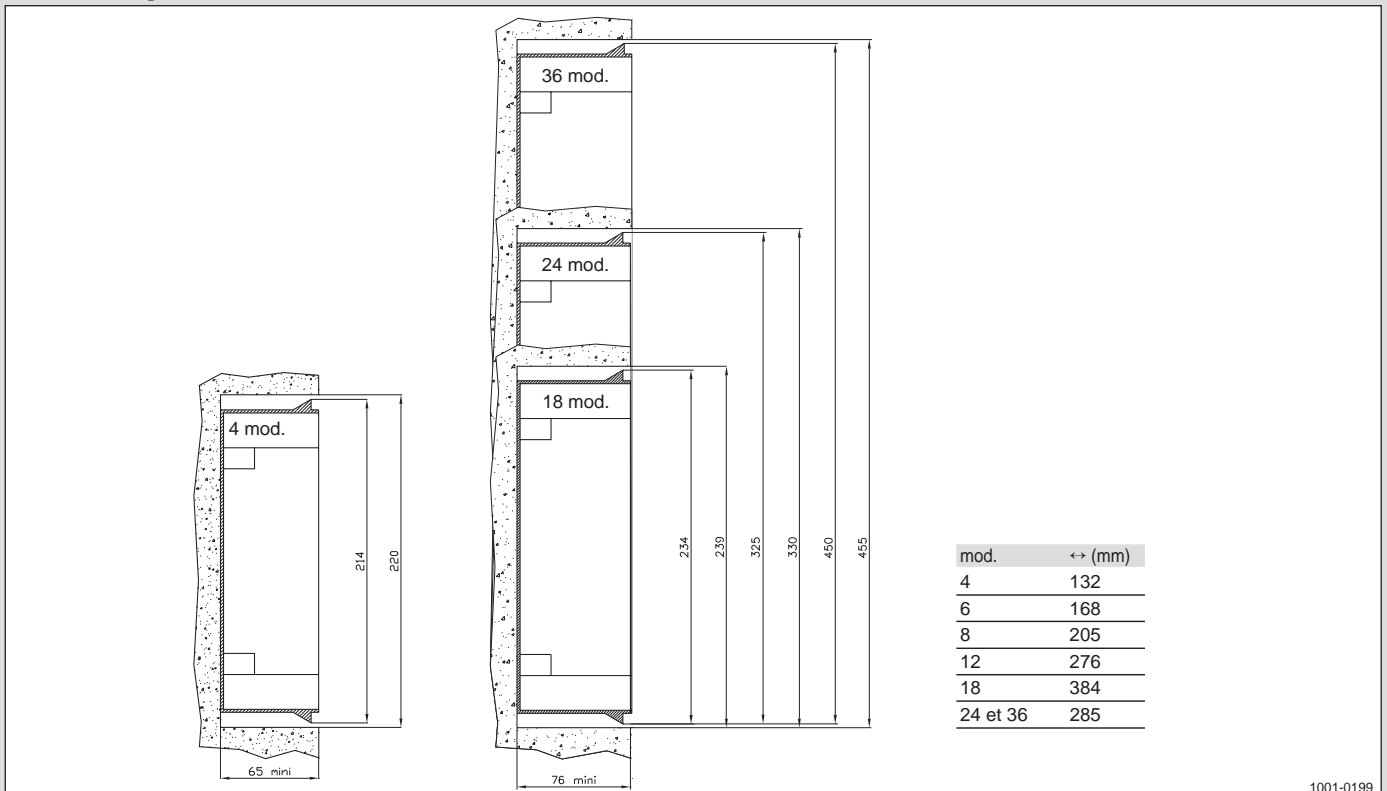

modular enclosure dimensions

flush mounting Mini Pragma

side view

1000-0299

flush mounting

1001-0199

modular enclosure dimensions

flush mounting Mini Pragma (continued)

top view

front view

modular enclosure dimensions

surface mounting Mini Pragma

side view

front view

modular enclosure dimensions

surface mounting Mini Pragma (continued)

top view

back view